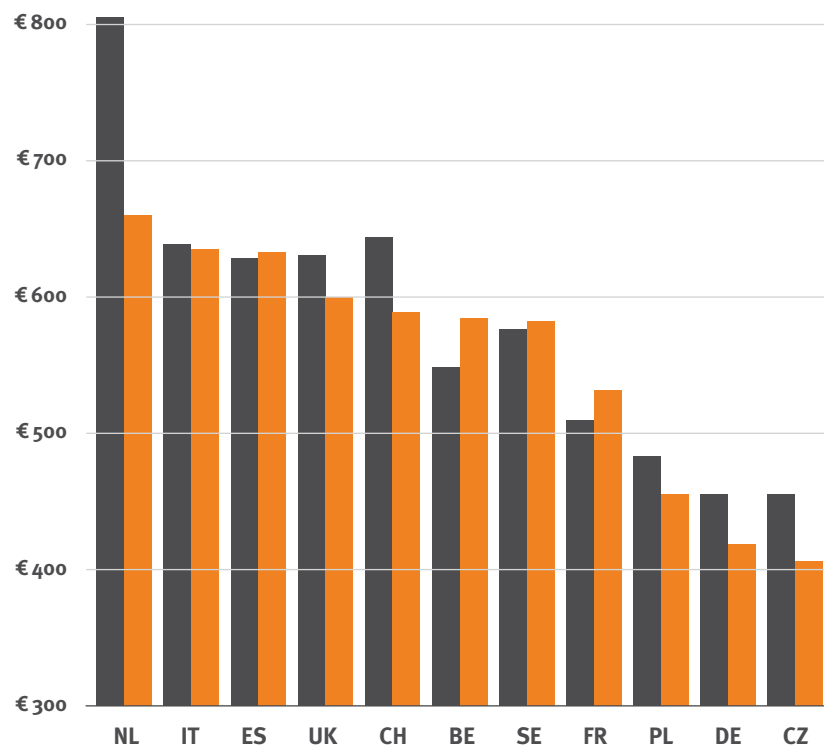

LeasePlan CarCost Index

The total cost of car ownership in Europe

Analysis of car ownership

Total car cost per month

5 European highlights